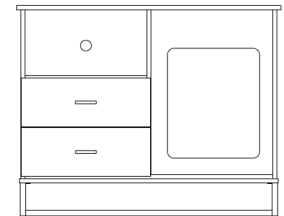

Logan Square Collection

Guest Room Units

Headboard-

King- 78"w x 2"d x 48"h

Queen- 62"w x 2"d x 48"h

Double- 56"w x 2"d x 48"h

Center Panel

30"w x 2"d x 48"h

Side Panel

18w x 2"d x 48"h

King Nightstand

18"w x 18"d x 24"h

No drawer or 1 Drawer

Queen Nightstand

30"w x 18"d x 24"h

No drawer or 1 Drawer

Luggage Bench

30"w x 18"d x 24"h

3 Drawer Dresser

42"w x 18"d x 34"h

Microwave Fridge Credenza

No Drawer

48"w x 24"d x 36"h

Microwave Fridge Credenza

2 Drawer

48"w x 24"d x 36"h

TV Panel

48"w x 2"d x 30"h

Made in
the USA

Microwave Fridge Credenza No Drawer with Desk

48"w x 24"d x 36"h

Wardrobe Beverage Center