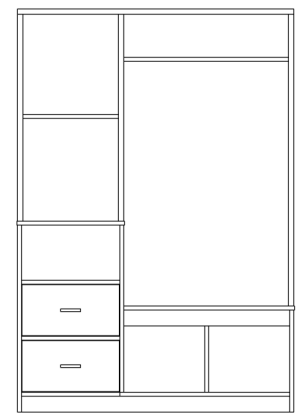

Logan Square Collection

Guest Room Units

Headboard-

King- 78"w x 2"d x 48"h

Queen- 62"w x 2"d x 48"h

Double- 56"w x 2"d x 48"h

Center Panel

30"w x 2"d x 48"h

Luggage Bench

30"w x 18"d x 24"h

3 Drawer Dresser

42"w x 18"d x 34"h

Microwave Fridge Credenza

No Drawer

48"w x 24"d x 36"h

Microwave Fridge Credenza

2 Drawer

48"w x 24"d x 36"h

TV Panel

48"w x 2"d x 30"h

Made in
the USA

Microwave Fridge Credenza No Drawer with Desk

48"w x 24"d x 36"h

Wardrobe Beverage Center

42"w x 24"d x 76"h

Wardrobe Luggage Bench

54"w x 22"d x 76"h

Barricks
FURNITURE SOLUTIONS
Opening Doors to Furniture Solutions